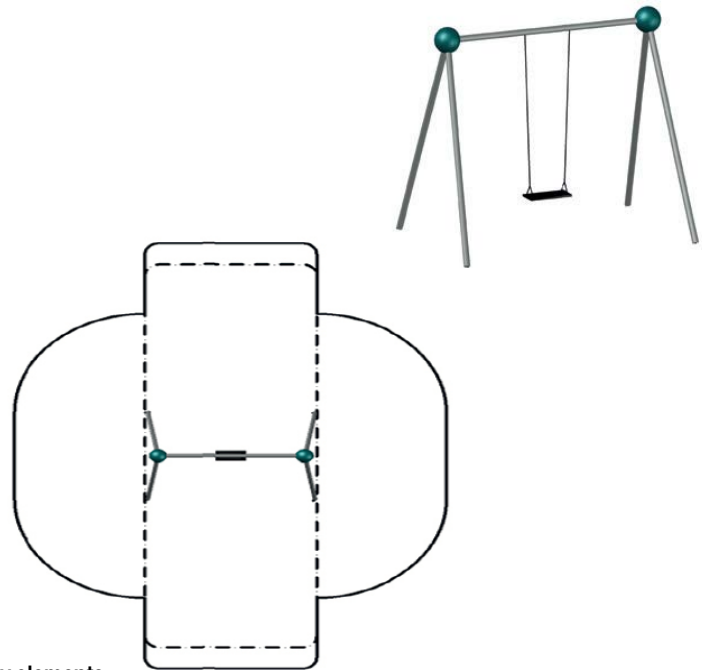

Swingo.01 – Product Specification

HodgePodge – A variety of study and durable sport and play elements

HodgePodge is a clever and versatile combination of play equipment and climbing structures that can be used anywhere and for numerous activities.

Climbing trees, a Wasp's nest, Volleyball nets for sporting activities, cable rides for fun and excitement.

Swingo.01 - At a glance.

Product Family:	HodgePodge	Number of Foundations:	4 pc.
Item Number:	90.160.140	Concrete Volume C20/C25:	0.5 m³ (17.7 ft³)
Children's Age:	3+	Number of skilled installers required:	2
Fall Height (DIN EN 1176):	1.50 m (5'-0")	Installation Time without foundation:	3 hours
Length x Width x Height:	2.41 m x 1.7 m x 2.13 m (7'-11" x 5'-7" x 7'-0")	Dimensions of largest part:	Ø 0.1 m x 2.1 m (Ø 4" x 6'-11")
Protective Surfacing Area (DIN EN 1176):	2.41 m x 7.2 m	Weight of heaviest part:	25 kg (56 lbs)
Protective Surfacing Area (ASTM 1487):	Upon request	Shipping Volume:	0.7 m³ (24.7 ft³)
Minimum space required DIN EN 1176:	17.4 m²	Spare part guarantee:	Lifelong
Minimum space required ASTM 1487:	Upon request	Certificate according to EN 1176	No.: Z2.16.01.10256.259 TÜV Product Service

Technical Data.

The following text can also be used for tenders.

Tube framework:

Steel tubes; Ø 60.3 mm (2-3/8"); anticorrosion treatment and color finish: anti-corrosion treatment and color finish: sandblasting and solvent-free zinc-/ epoxy-/ polyester-process

Swing seat

The durable black ebonite seat is hanging on a stainless steel chain with pivot bearings fixed to the horizontal pipe in maintenance-free PA-bushes

Nodes:

Framework-aluminum ball connectors; Ø 250 mm (9-13/16"); anti-corrosion treatment and color finish: sandblasting and solvent-free zinc-/ epoxy-/ polyester-process; incorporating an ASTM TT net tensioning system; securely closed with durable EPDM-caps